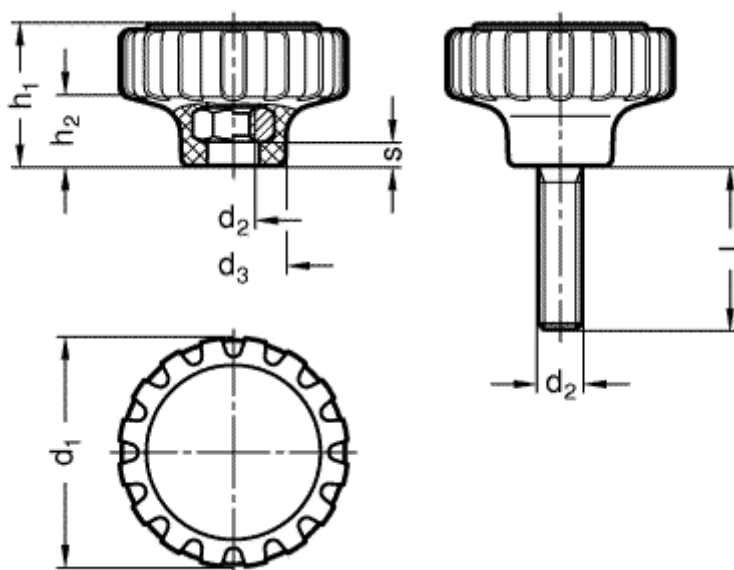

Article number: 201139014

Description: E+G Knurled knob
GN 7336-53-M10-25-NI

Measures

$d_1 = 53$
 $d_2 = M 10$
 $d_3 = 24$
 $h_1 = 31$
 $h_2 = 16$
 $l = 25$
 $s = 5$